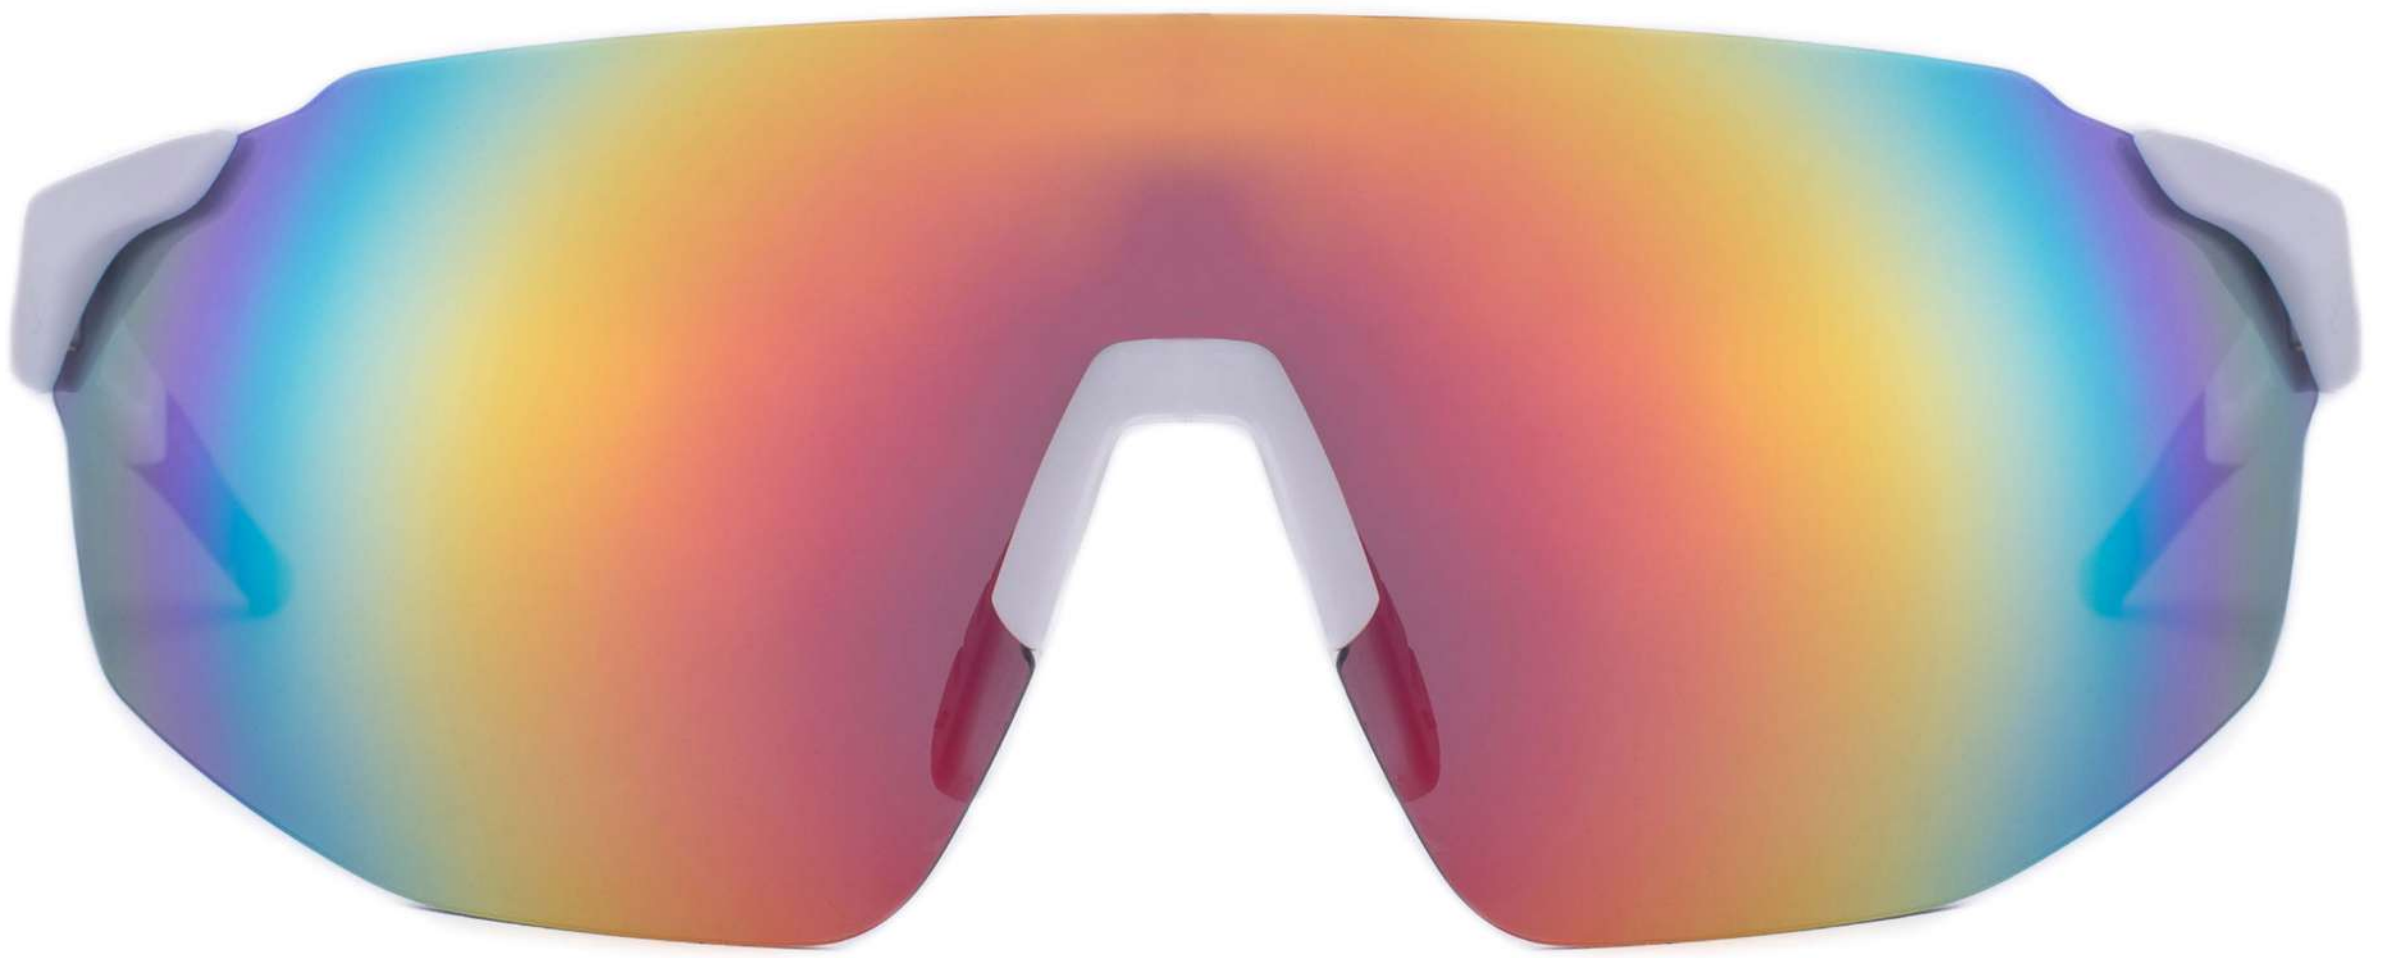

SIZE & TECH SPECS

G-FLEX

LENS • Polycarbonate 100% UV protection | Base 8
Size: 65 □ 14 - 145
WEIGHT - 29 GRS

THE BOX CONTAINS

Hard case
Interchangeable lenses
Microfiber cloth
RX INSERT
User Manual

GENUS

G-FLEX
POLICARBONATO LENS
100% UV protection
Size: 140 □ 140 | 26.7 GRAMS